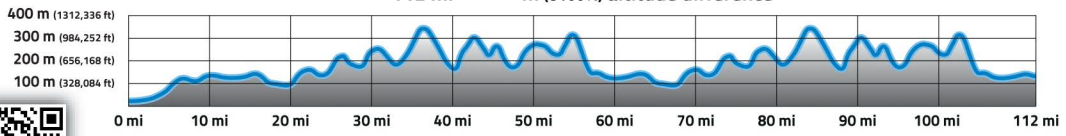

112 mi - 2489 m (8166 ft) altitude difference

-  Swim course
 -  Bike course
 -  Run course
-  20 Miles